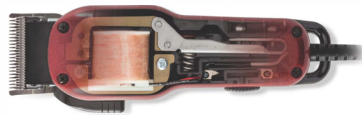

(Standard Motor Shown)

	MAGNETIC MOTORS	PIVOT MOTORS	ROTARY MOTORS	
			STANDARD	BRUSHLESS
Power	Lower power	High power	High power	High power
Blade Speed	High blade speed	Lower blade speed	Medium-to-high blade speed	Medium-to-high blade speed
Hair Type	Cuts lighter texture, dry hair best	Cuts thick, coarse hair best	Cuts all hair types – wet or dry. Good for high-volume, heavy-duty cutting	Cuts all hair types – wet or dry. Good for high-volume, heavy-duty cutting
Design Benefits	<ul style="list-style-type: none"> <li>• Simple design</li> <li>• Less moving parts</li> <li>• Longest lasting motor type</li> </ul>	<ul style="list-style-type: none"> <li>• Quiet</li> <li>• Cool-running</li> <li>• Great for beginners</li> </ul>	<ul style="list-style-type: none"> <li>• Cordless options</li> <li>• Multi-speed options</li> <li>• Advanced electronics</li> </ul>	<ul style="list-style-type: none"> <li>• Cordless options</li> <li>• Multi-speed options</li> <li>• Advanced electronics</li> <li>• Lasts longer than standard rotary motors</li> </ul>
Motor Maintenance	Maintenance-free design	Maintenance-free design	Maintenance-free design	Maintenance-free design
Clipper Examples	<b>BARBER &amp; BEAUTY</b> <ul style="list-style-type: none"> <li>• Master®</li> <li>• Envy®</li> <li>• EasyStyle®</li> </ul>	<b>BARBER &amp; BEAUTY</b> <ul style="list-style-type: none"> <li>• Trend Setter®</li> <li>• Pivot Motor Combo</li> <li>• Ultra Clip®</li> </ul>	<b>BARBER &amp; BEAUTY</b> <ul style="list-style-type: none"> <li>• Cordless Envy® Li</li> <li>• Supra ZR® II</li> <li>• Supra Li 5</li> </ul>	
	<b>ANIMAL</b> <ul style="list-style-type: none"> <li>• Easy Clip® Multi-Style</li> <li>• Tackmate®</li> </ul>	<b>ANIMAL</b> <ul style="list-style-type: none"> <li>• Easy Clip® Whisper</li> </ul>	<b>ANIMAL</b> <ul style="list-style-type: none"> <li>• Pulse ZR® II</li> <li>• Pulse Li 5</li> <li>• Excel 5-Speed</li> <li>• AGC® Super 2-Speed</li> </ul>	<b>ANIMAL</b> <ul style="list-style-type: none"> <li>• Endurance®</li> </ul>